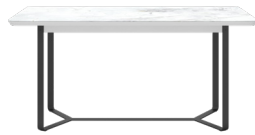

# Seraphina

Tables

**Model No.**  
C02DNG0102

**Top**  
Walnut Wood

**Dimensions**  
63"W 35.4"D 30"H  
156 lbs.

**Model No.**  
C02DNG0101

**Top**  
White Ceramic

**Dimensions**  
70.8"W 35.4"D 29.5"H  
173 lbs.

**Model No.**  
C02DNG0103

**Top**  
Brown Ceramic

**Dimensions**  
70.8"W 35.4"D 29.5"H  
173 lbs.

LifeWorkEtc.com  
Form No. ESSSER21

---

## Materials

Tops feature a beveled rim profile with rounded corners  
Brown ceramic and White ceramic tops are high gloss  
Walnut wood top has a matte finish  
Black flattened steel base  
Nylon pads protect floors and prevent marring