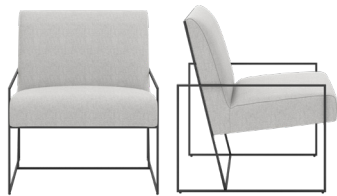

# Dora

Lounge Chair

Nocturnal Light Grey  
SML-100

Nocturnal Dark Grey  
SML-101

Black Metal

**Nocturnal Light Grey**

30"W 31"D 34"H

**Nocturnal Dark Grey**

30"W 31"D 34"H